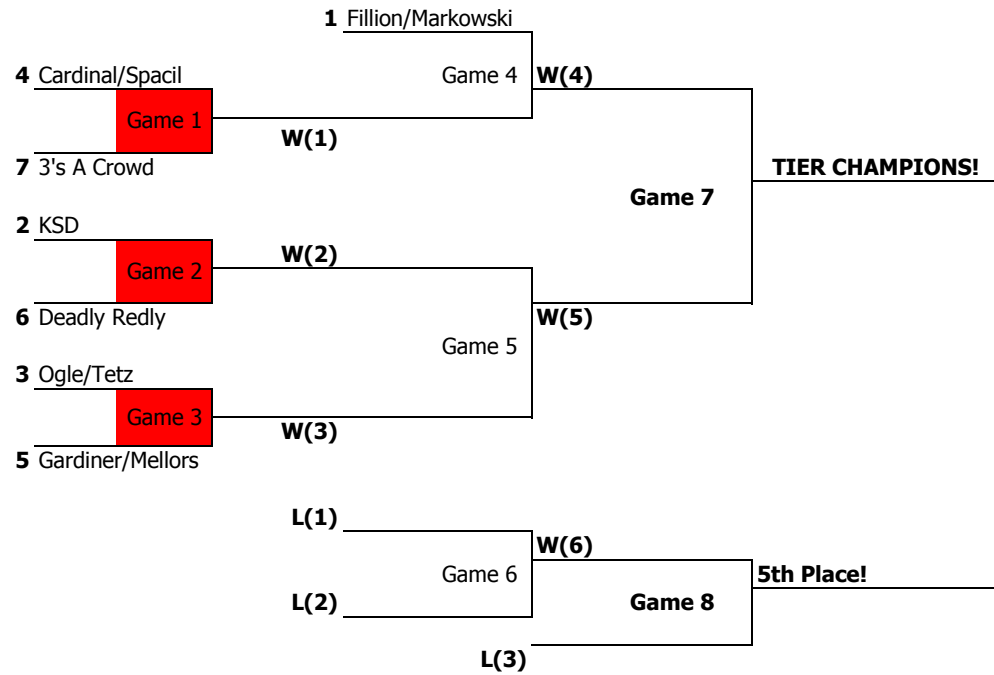

Tier 1 - Game + Court Schedule

Game #	Time	# of Sets	Court #
*1	6:15	1 Set	1
*2	6:15	1 Set	2
*3	6:15	1 Set	3
**4	6:45	Best 2/3	1
**5	6:45	Best 2/3	2
**6	6:45	Best 2/3	3
**7	7:30	Best 2/3	1
**8	7:30	Best 2/3	2
**9	7:30	Best 2/3	3

Tier 2 - Game + Court Schedule

Game #	Time	# of Sets	Court #
1	6:15	Best 2/3	4
2	7:00	Best 2/3	4
3	7:00	Best 2/3	6
4	7:45	Best 2/3	4
5	7:45	Best 2/3	6

Tier 3 - Game + Court Schedule

Game #	Time	# of Sets	Court #
*1	6:15	Best 2/3	9
**2	7:00	Best 2/3	9
**3	7:00	Best 2/3	10
**4	7:45	Best 2/3	9
**5	7:45	Best 2/3	10

Tier 4 - Game + Court Schedule

Game #	Time	# of Sets	Court #
1	6:15	Best 2/3	11
2	7:00	Best 2/3	11
3	7:00	Best 2/3	12
4	7:45	Best 2/3	11
5	7:45	Best 2/3	12