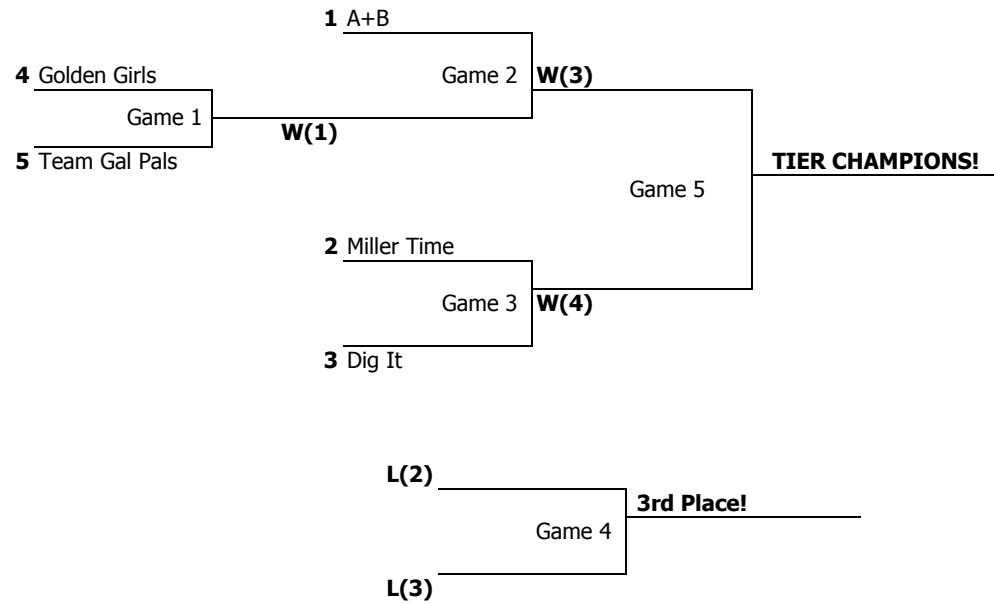

Tier 1 - Game + Court Schedule

Game #	Time	# of Sets	Court #
*1	6:15	1 Set	1
*2	6:15	1 Set	2
*3	6:15	1 Set	3
**4	6:45	Best 2/3	1
**5	6:45	Best 2/3	2
**6	6:45	Best 2/3	3
**7	7:30	Best 2/3	1
**8	7:30	Best 2/3	2
**9	7:30	Best 2/3	3

Tier 2 - Game + Court Schedule

Game #	Time	# of Sets	Court #
1	6:15	Best 2/3	4
2	7:00	Best 2/3	4
3	7:00	Best 2/3	6
4	7:45	Best 2/3	4
5	7:45	Best 2/3	6

Tier 3 - Game + Court Schedule

Game #	Time	# of Sets	Court #
*1	6:15	Best 2/3	9
**2	7:00	Best 2/3	9
**3	7:00	Best 2/3	10
**4	7:45	Best 2/3	9
**5	7:45	Best 2/3	10

Tier 4 - Game + Court Schedule

Game #	Time	# of Sets	Court #
1	6:15	Best 2/3	11
2	7:00	Best 2/3	11
3	7:00	Best 2/3	12
4	7:45	Best 2/3	11
5	7:45	Best 2/3	12