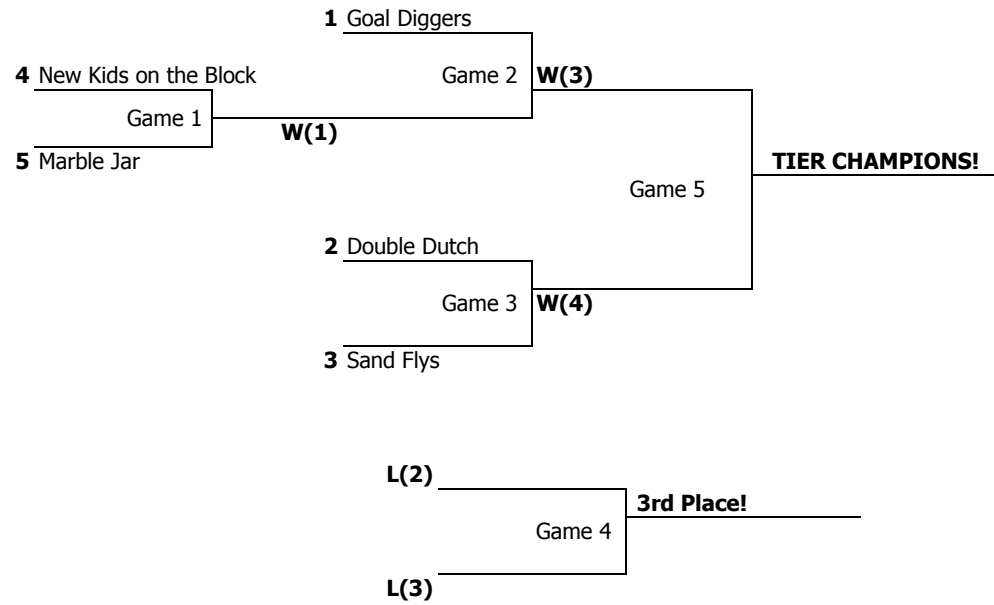

Tier 1 - Game + Court Schedule

Game #	Time	# of Sets	Court #
*1	6:15	1 Set	1
*2	6:15	1 Set	2
*3	6:15	1 Set	3
**4	6:45	Best 2/3	1
**5	6:45	Best 2/3	2
**6	6:45	Best 2/3	3
**7	7:30	Best 2/3	1
**8	7:30	Best 2/3	2
**9	7:30	Best 2/3	3

Tier 2 - Game + Court Schedule

Game #	Time	# of Sets	Court #
1	6:15	Best 2/3	4
2	7:00	Best 2/3	4
3	7:00	Best 2/3	6
4	7:45	Best 2/3	4
5	7:45	Best 2/3	6

Tier 3 - Game + Court Schedule

Game #	Time	# of Sets	Court #
*1	6:15	Best 2/3	9
**2	7:00	Best 2/3	9
**3	7:00	Best 2/3	10
**4	7:45	Best 2/3	9
**5	7:45	Best 2/3	10

Tier 4 - Game + Court Schedule

Game #	Time	# of Sets	Court #
1	6:15	Best 2/3	11
2	7:00	Best 2/3	11
3	7:00	Best 2/3	12
4	7:45	Best 2/3	11
5	7:45	Best 2/3	12