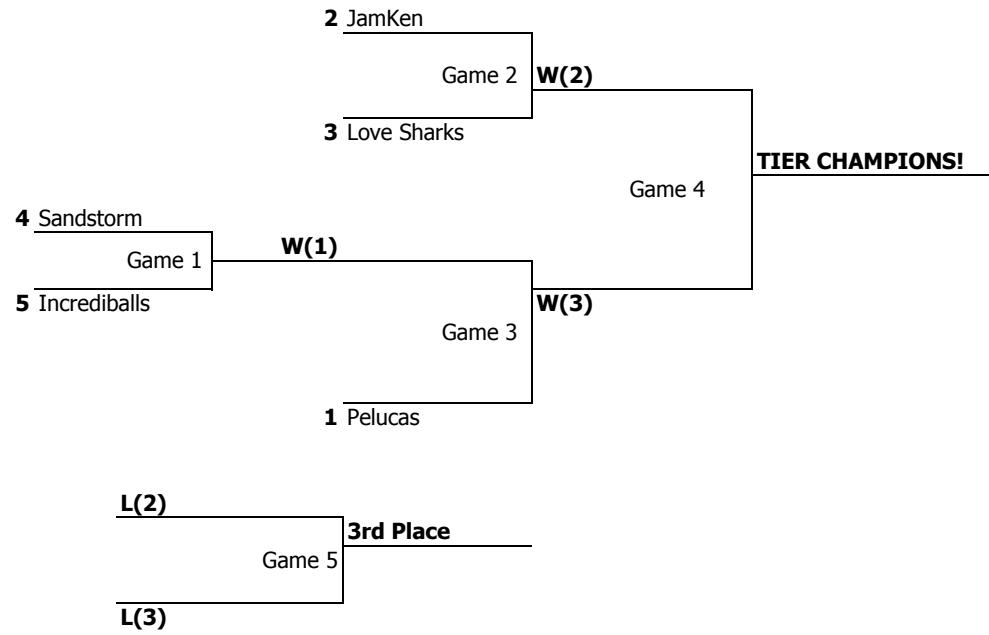

Tier 1 - Game + Court Schedule

Game #	Time	# of Sets	Court #
*1	6:15	1 Set	1
*2	6:15	1 Set	2
*3	6:15	1 Set	3
**4	6:45	Best 2/3	1
**5	6:45	Best 2/3	2
**6	6:45	Best 2/3	3
**7	7:30	Best 2/3	1
**8	7:30	Best 2/3	2
**9	7:30	Best 2/3	3

Tier 2 - Game + Court Schedule

Game #	Time	# of Sets	Court #
1	6:15	Best 2/3	4
2	7:00	Best 2/3	4
3	7:00	Best 2/3	6
4	7:45	Best 2/3	4
5	7:45	Best 2/3	6

Tier 3 - Game + Court Schedule

Game #	Time	# of Sets	Court #
*1	6:15	Best 2/3	9
**2	7:00	Best 2/3	9
**3	7:00	Best 2/3	10
**4	7:45	Best 2/3	9
**5	7:45	Best 2/3	10