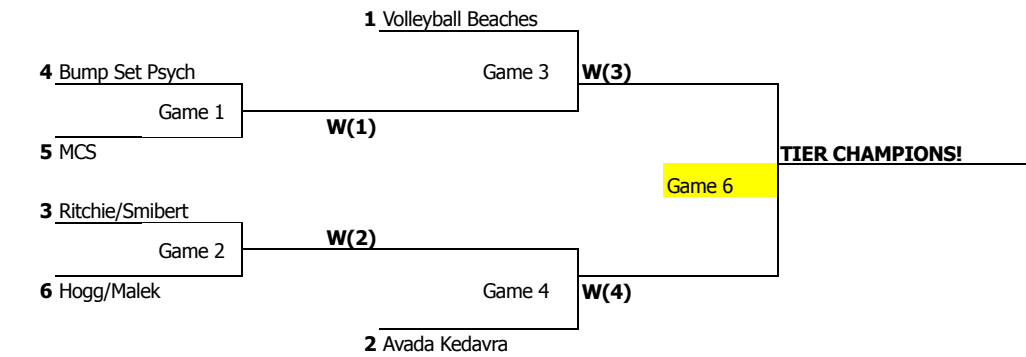

Tier 1 - Game + Court Schedule

Game #	Time	# of Sets	Court #
*1	4:30	1 Set	1
*2	4:30	1 Set	2
*3	4:45	1 Set	1
*4	4:45	1 Set	2
**5	5:00	Best 2/3	1
**6	5:00	Best 2/3	2
**7	5:00	Best 2/3	3

*Games 1-4 will all be best of 1 set (capped at 21)

**Games 5-7 will all be best of 3 sets (capped at 21/21/15)

Tier 2 - Game + Court Schedule

Game #	Time	# of Sets	Court #
*1	4:30	1 Set	4
*2	4:30	1 Set	5
*3	4:45	1 Set	4
*4	4:45	1 Set	5
**5	5:00	Best 2/3	4
**6	5:00	Best 2/3	5
**7	5:00	Best 2/3	6

*Games 1-4 will all be best of 1 set (capped at 21)

**Games 5-7 will all be best of 3 sets (capped at 21/21/15)

Tier 3 - Game + Court Schedule

Game #	Time	# of Sets	Court #
*1	4:30	1 Set	9
*2	4:30	1 Set	10
*3	4:45	1 Set	9
*4	4:45	1 Set	10
**5	5:00	Best 2/3	9
**6	5:00	Best 2/3	10
**7	5:00	Best 2/3	11