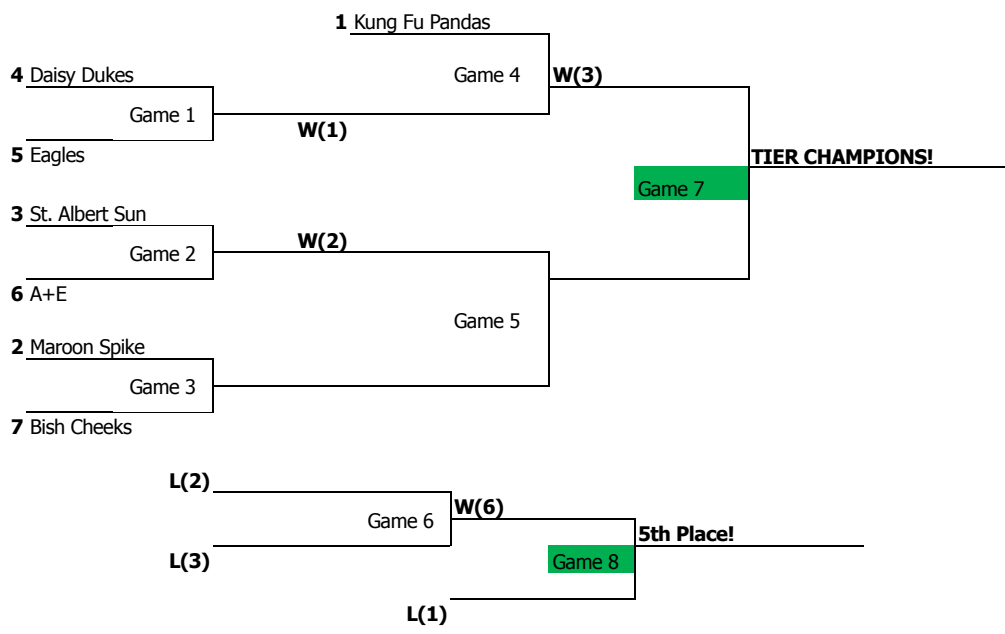

**Games 5-7 will all be best of 3 sets (capped at 21/21/15)

Tier 2 - Game + Court Schedule

Game #	Time	# of Sets	Court #
*1	4:30	1 Set	4
*2	4:30	1 Set	5
*3	4:45	1 Set	4
*4	4:45	1 Set	5
**5	5:00	Best 2/3	4
**6	5:00	Best 2/3	5
**7	5:00	Best 2/3	6

*Games 1-4 will all be best of 1 set (capped at 21)

**Games 5-7 will all be best of 3 sets (capped at 21/21/15)

Tier 3 - Game + Court Schedule

Game #	Time	# of Sets	Court #
*1	4:30	1 Set	9
*2	4:30	1 Set	10
*3	4:45	1 Set	9
*4	4:45	1 Set	10
**5	5:00	Best 2/3	9
**6	5:00	Best 2/3	10
**7	5:00	Best 2/3	11

*Games 1-4 will all be best of 1 set (capped at 21)

**Games 5-7 will all be best of 3 sets (capped at 21/21/15)

Tier 4 - Game + Court Schedule

Game #	Time	# of Sets	Court #
*1	4:30	1 Set	12
*2	4:30	1 Set	13
*3	4:30	1 Set	14
*4	4:45	1 Set	12
*5	4:45	1 Set	13
*6	4:45	1 Set	14
**7	5:00	Best 2/3	12
**8	5:00	Best 2/3	13
**9	5:00	Best 2/3	14

*Games 1-6 will all be best of 1 set (capped at 21)

**Games 7-9 will all be best of 3 sets (capped at 21/21/15)