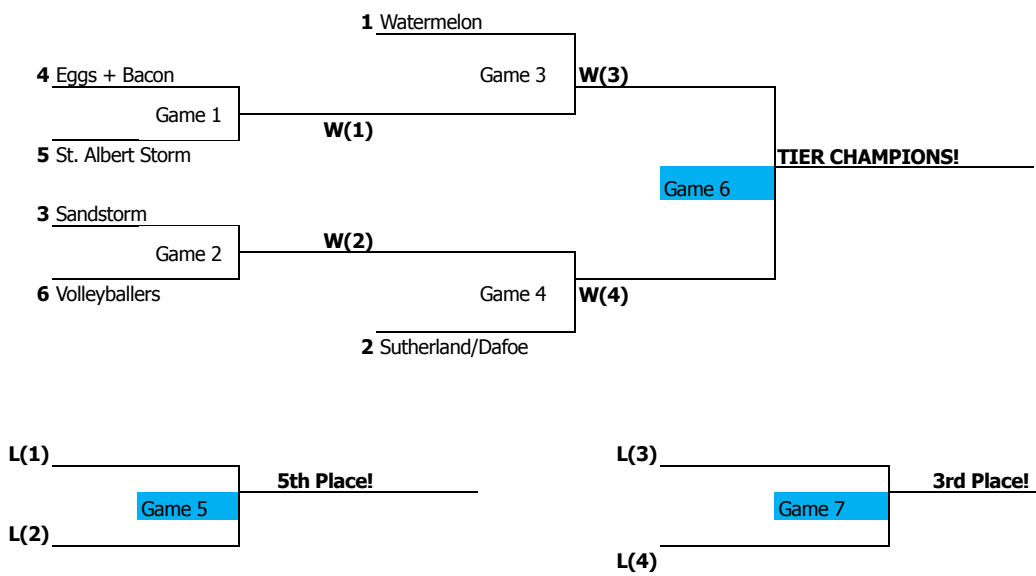

Tier 1 - Game + Court Schedule

Game #	Time	# of Sets	Court #
*1	4:30	1 Set	1
*2	4:30	1 Set	2
*3	4:45	1 Set	1
*4	4:45	1 Set	2
**5	5:00	Best 2/3	1
**6	5:00	Best 2/3	2
**7	5:00	Best 2/3	3

*Games 1-4 will all be best of 1 set (capped at 21)

**Games 5-7 will all be best of 3 sets (capped at 21/21/15)

Tier 2 - Game + Court Schedule

Game #	Time	# of Sets	Court #
*1	4:30	1 Set	4
*2	4:30	1 Set	5
*3	4:45	1 Set	4
*4	4:45	1 Set	5
**5	5:00	Best 2/3	4
**6	5:00	Best 2/3	5
**7	5:00	Best 2/3	6

*Games 1-4 will all be best of 1 set (capped at 21)

**Games 5-7 will all be best of 3 sets (capped at 21/21/15)

Tier 3 - Game + Court Schedule

Game #	Time	# of Sets	Court #
*1	4:30	1 Set	9
*2	4:30	1 Set	10
*3	4:45	1 Set	9
*4	4:45	1 Set	10
**5	5:00	Best 2/3	9
**6	5:00	Best 2/3	10
**7	5:00	Best 2/3	11