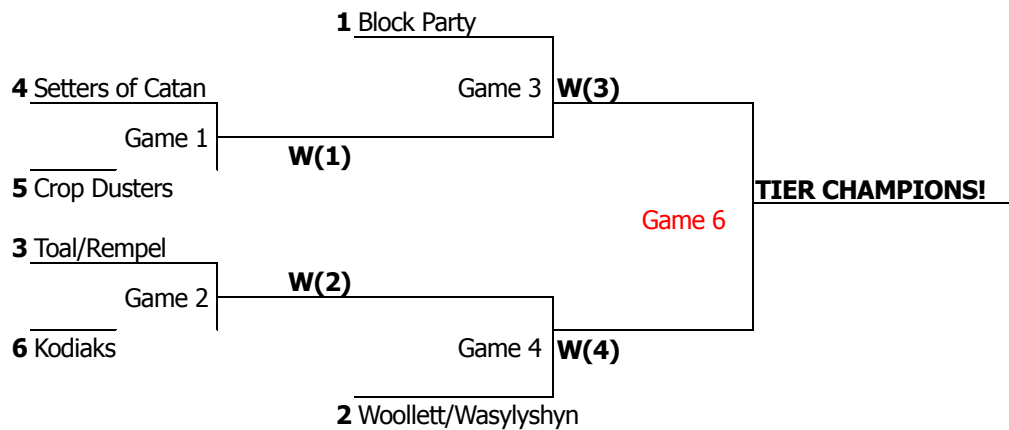

Tier 1 - Game + Court Schedule

Game #	Time	# of Sets	Court #
*1	4:30	1 Set	1
*2	4:30	1 Set	2
*3	4:45	1 Set	1
*4	4:45	1 Set	2
**5	5:00	Best 2/3	1
**6	5:00	Best 2/3	2
**7	5:00	Best 2/3	3

*Games 1-4 will all be best of 1 set (capped at 21)

**Games 5-7 will all be best of 3 sets (capped at 21/21/15)

Tier 2 - Game + Court Schedule

Game #	Time	# of Sets	Court #
*1	4:30	1 Set	4
*2	4:30	1 Set	5
*3	4:45	1 Set	4
*4	4:45	1 Set	5
**5	5:00	Best 2/3	4
**6	5:00	Best 2/3	5
**7	5:00	Best 2/3	6

*Games 1-4 will all be best of 1 set (capped at 21)

**Games 5-7 will all be best of 3 sets (capped at 21/21/15)

Tier 3 - Game + Court Schedule

Game #	Time	# of Sets	Court #
*1	4:30	1 Set	9
*2	4:30	1 Set	10
*3	4:45	1 Set	9
*4	4:45	1 Set	10
**5	5:00	Best 2/3	9
**6	5:00	Best 2/3	10
**7	5:00	Best 2/3	11