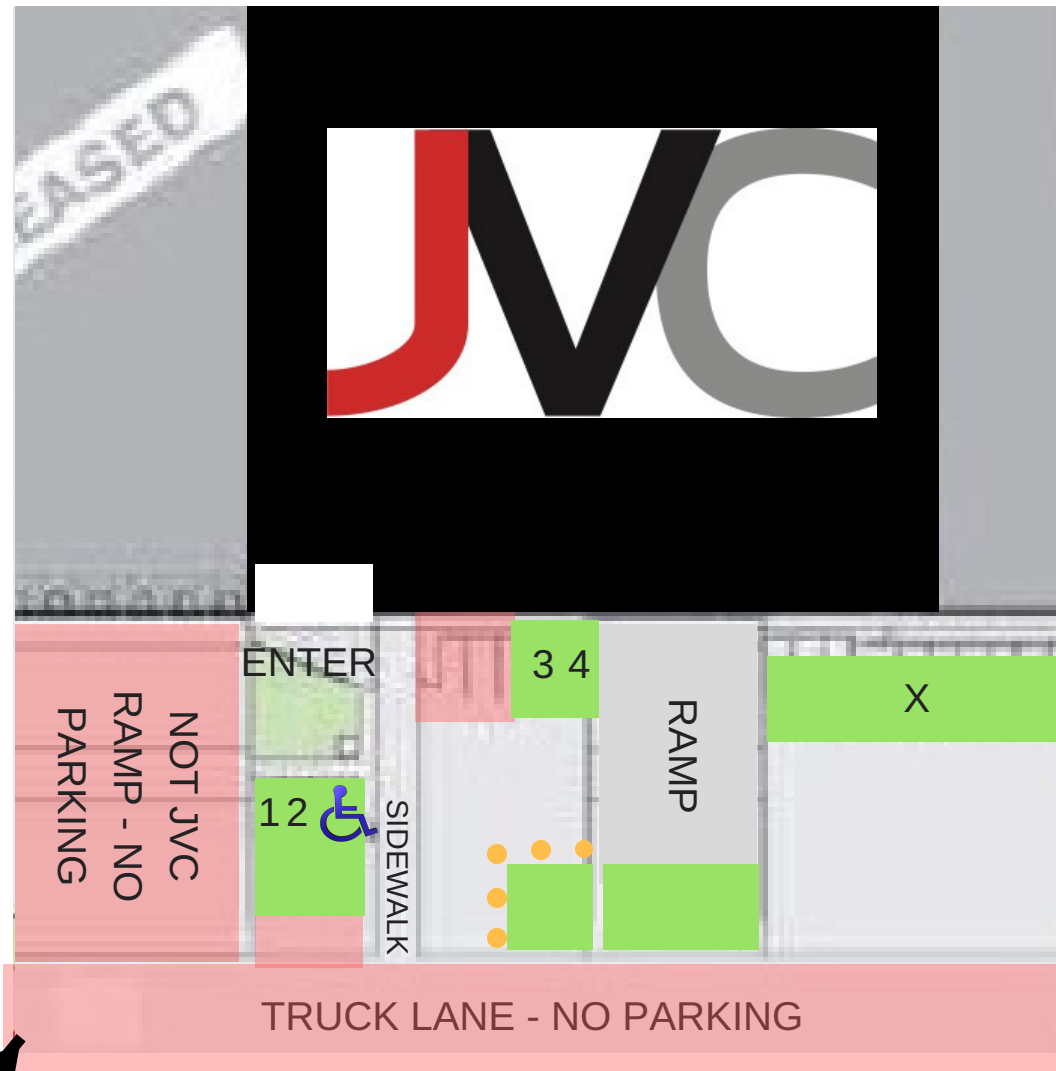

52ND STREET SE

SMED LANE SE

JVCentre Parking

- *Park in a marked stall in the Main Parking Lot
- *24/7 NO parking permitted in the Truck Lane

There are only 4 marked parking spots available out front for visitors & 1 handicap stall

Single row of cars permitted to park between cones and at the top of the ramp. NO parking behind other vehicles.

Utilize the parking to the east of JVC on the other side of ramp (X)