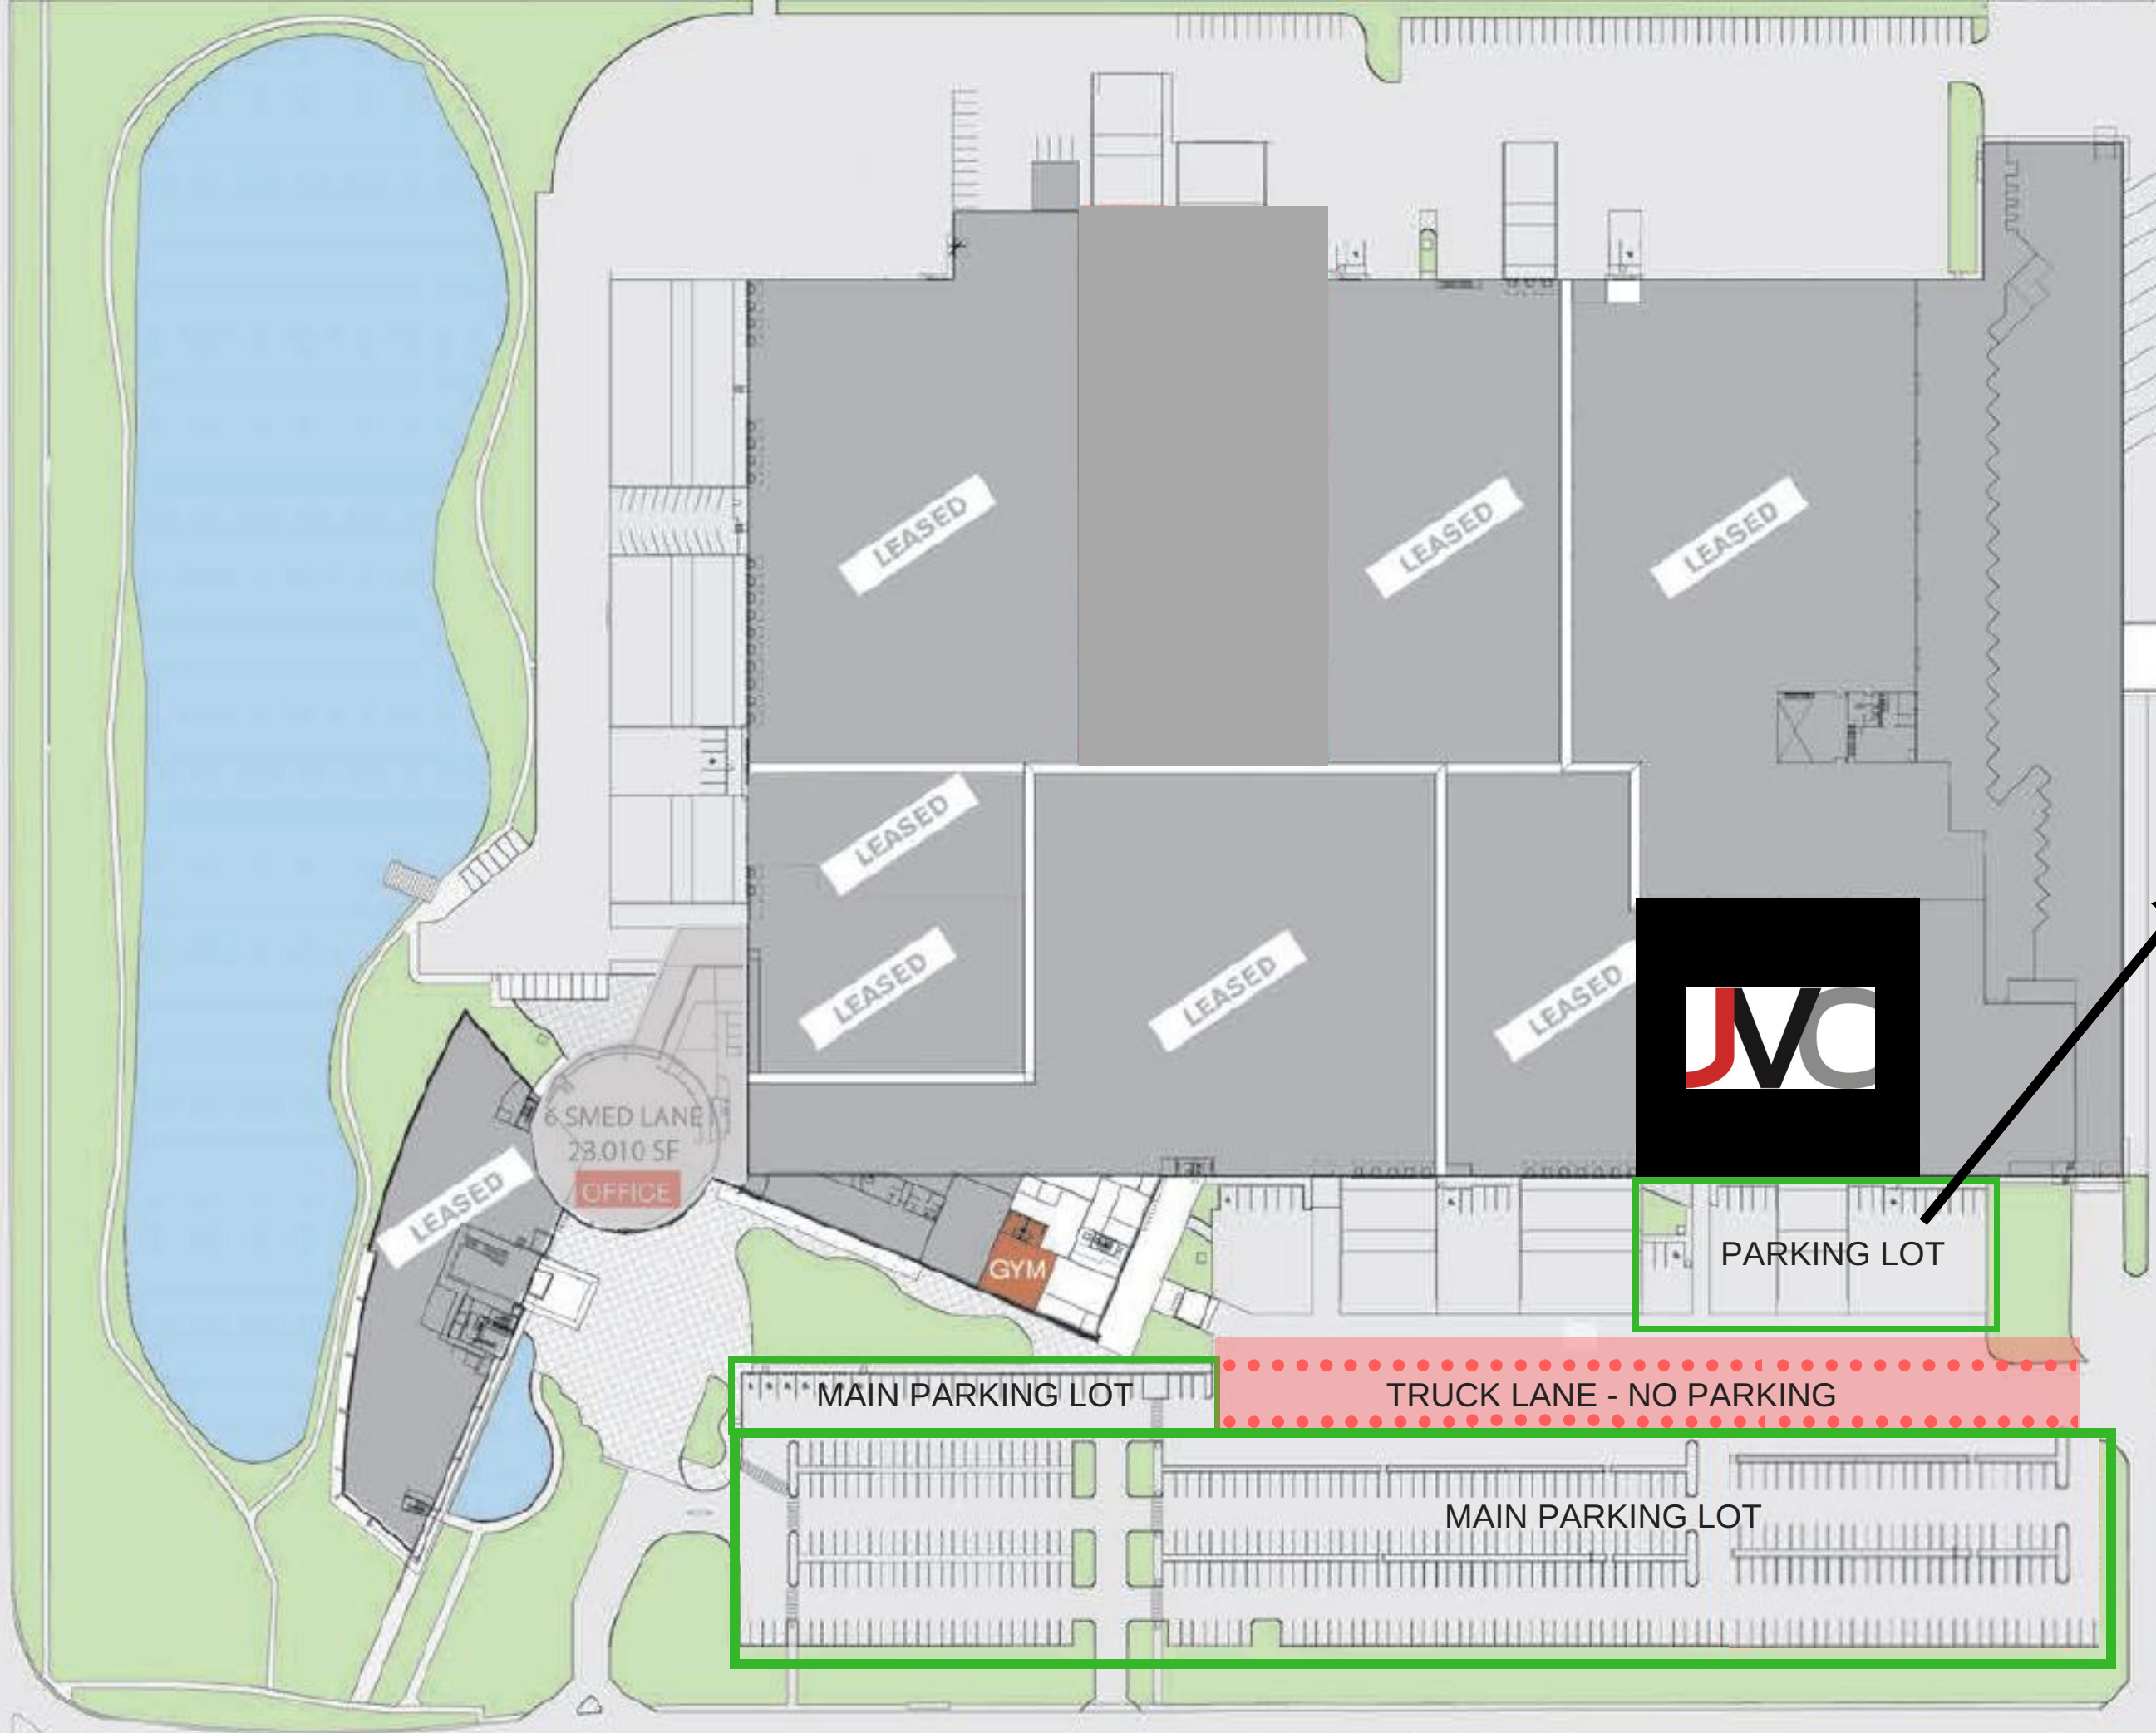

52ND STREET SE

SMED LANE SE

JVCentre Parking

- *Park in a marked stall in the Main Parking Lot
- *24/7 NO parking permitted in the Truck Lane

There are only 4 marked parking spots available out front for visitors & 1 handicap stall

Single row of cars permitted to park between cones and at the top of the ramp. NO parking behind other vehicles.

Utilize the parking to the east of JVC on the other side of ramp (X)