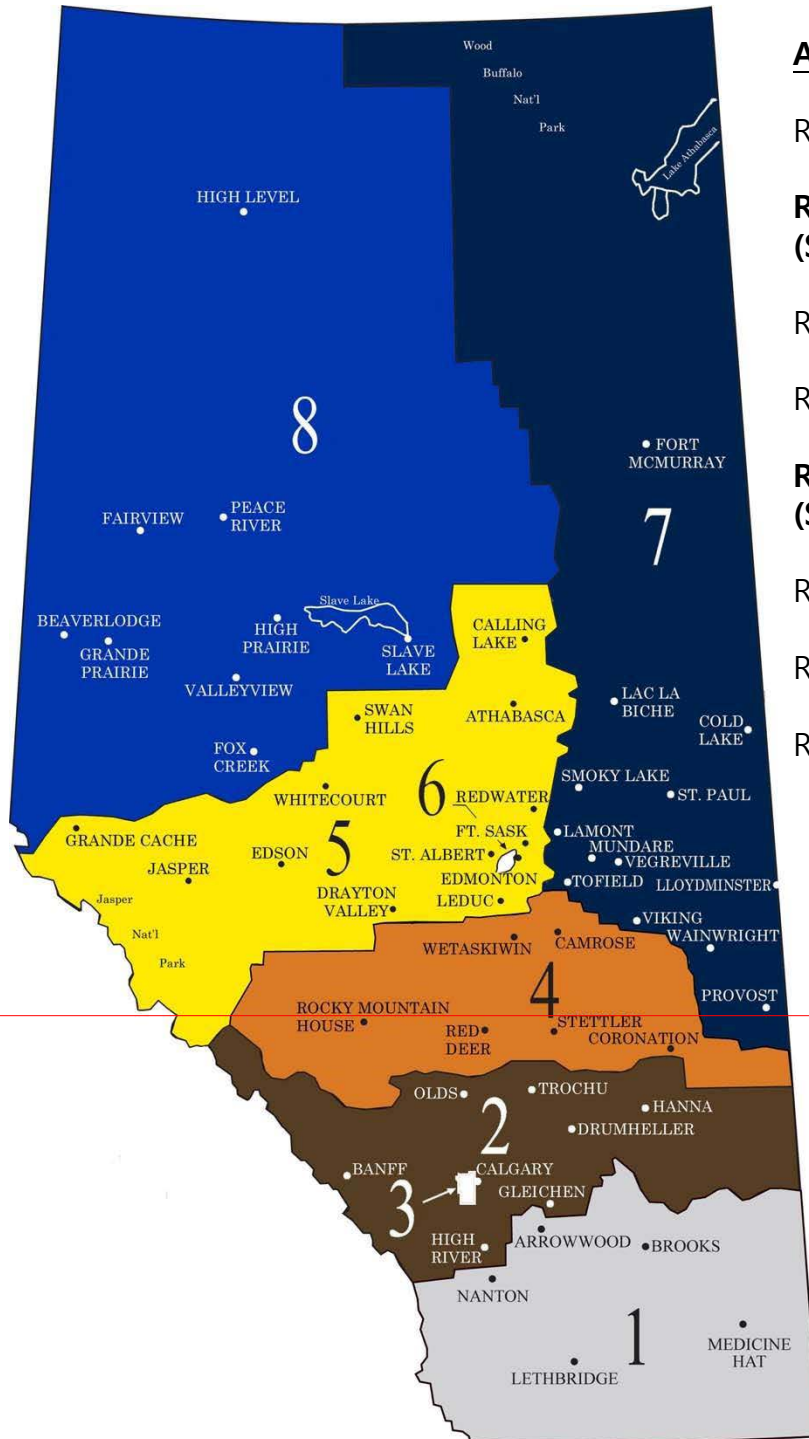

Premier 1 Girls - North vs. South Divisional Map

Association * Zone * Region

Region 1 - Sunny South

**Region 2 - Big Country
(Surrounding Areas of Calgary)**

Region 3 - Calgary

Region 4 - Parkland

**Region 5 - Black Gold / Yellowhead
(Surrounding Areas of Edmonton)**

Region 6 - Edmonton

Region 7 - North Eastern Alberta

Region 8 - Peace Country

NORTH: LACOMBE, PROVOST

SOUTH: RED DEER, STETTLER, CASTOR, CONSORT, SYLVAN LAKE, ROCKY MOUNTAIN HOUSE