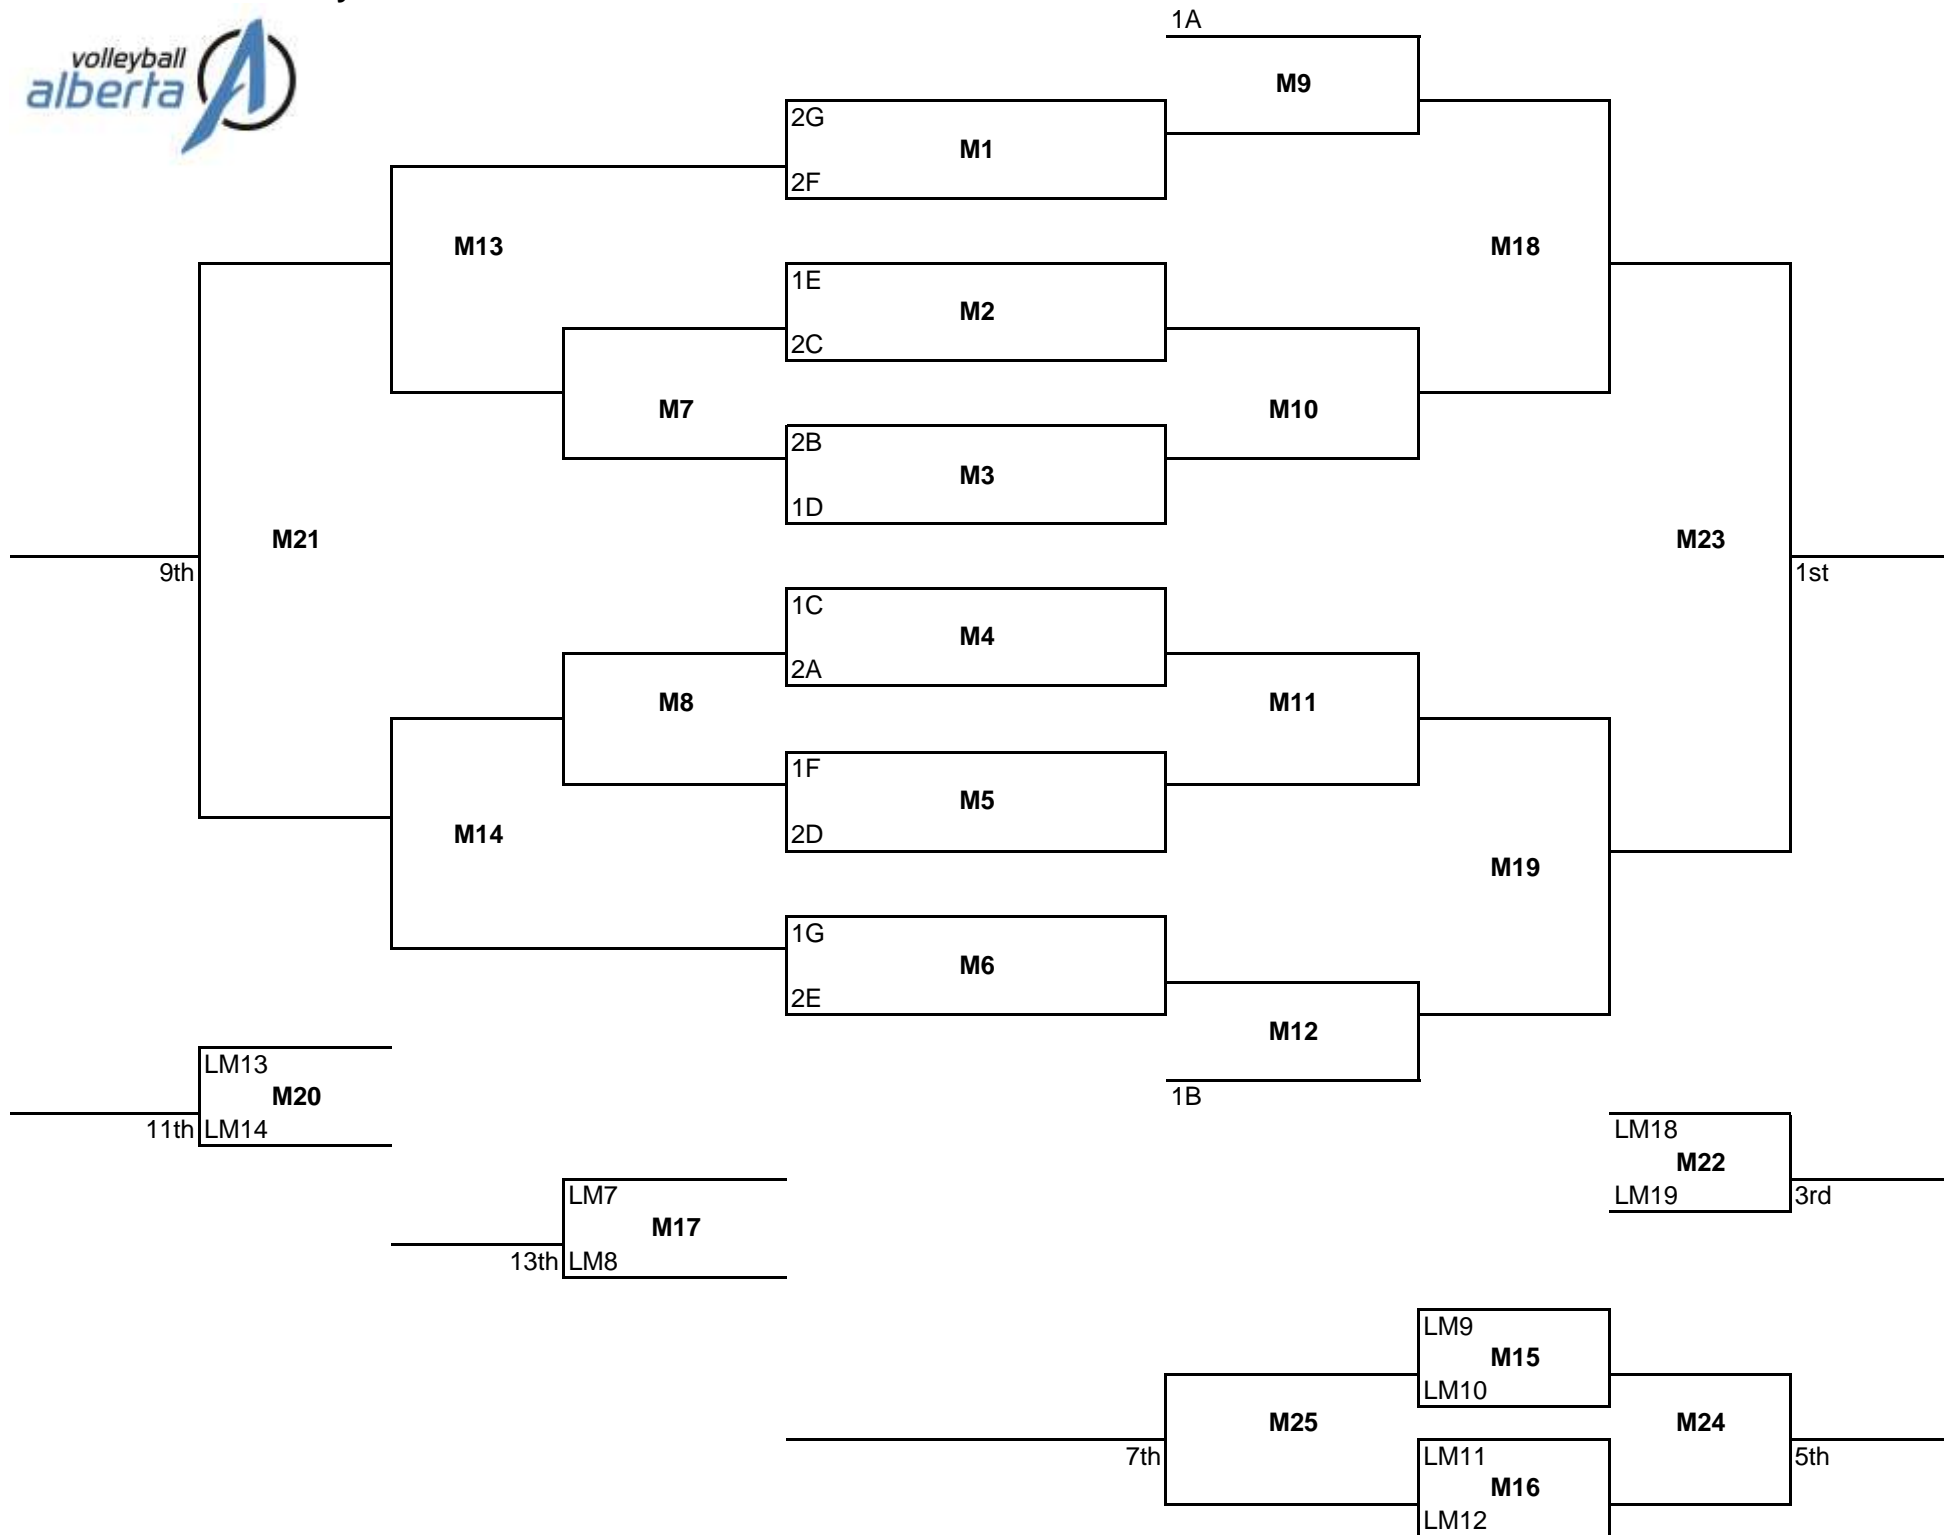

14U Women Tier 1 Playoff

VERSION 1

9th

11th

13th

7th

1st

3rd

5th

1A

1B

LM13
M20
LM14

LM7
M17
LM8

LM18
M22
LM19

LM9
M15
LM10

LM11
M16
LM12