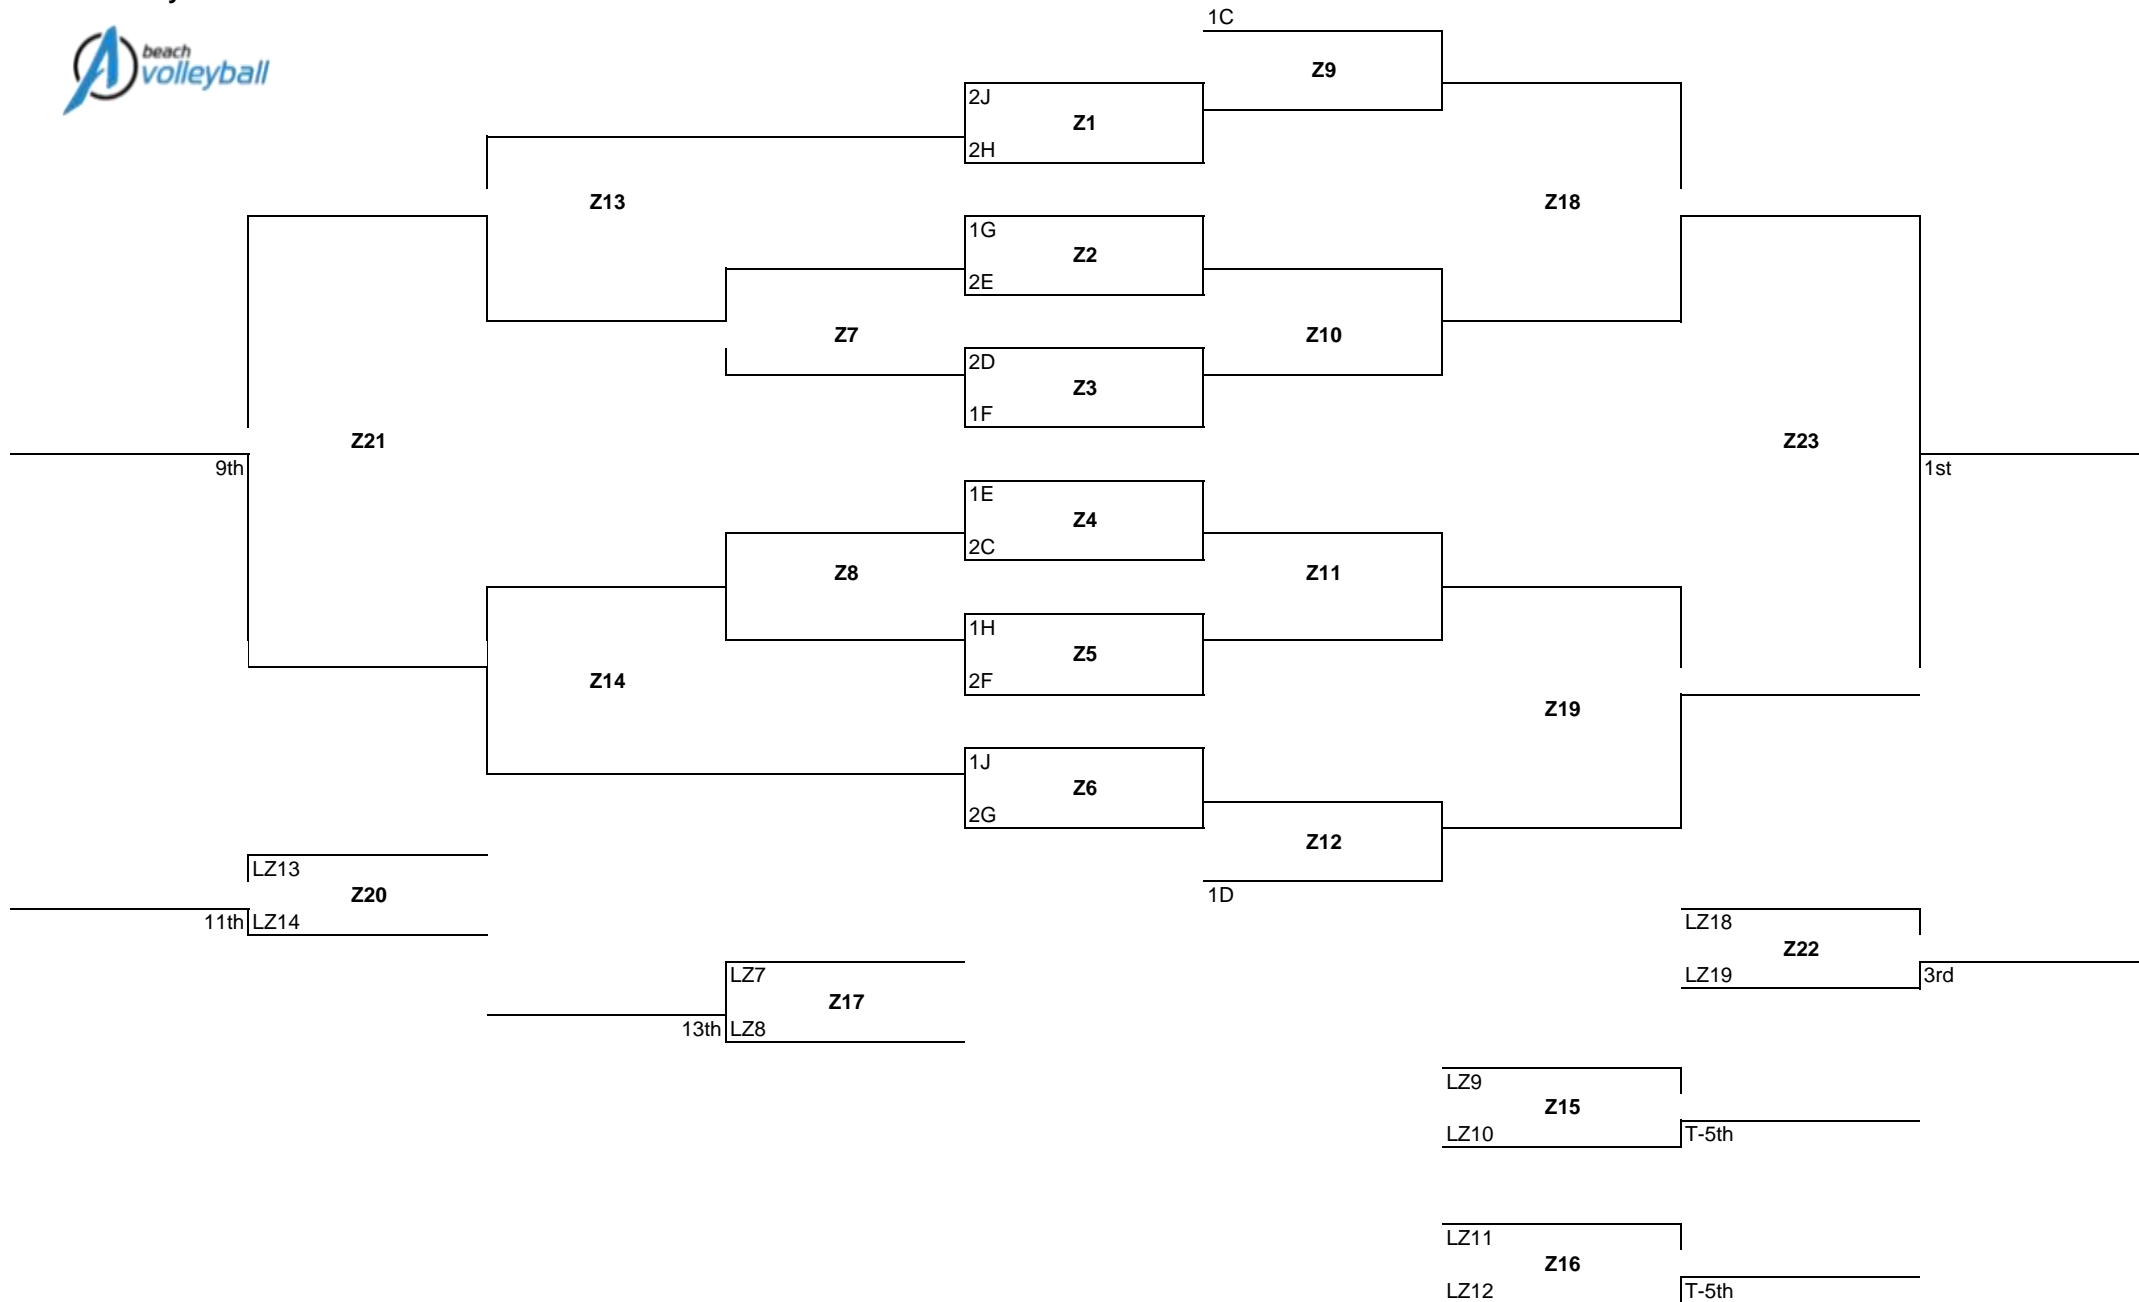

Youth #6 14U Girls Draw
 July 10, 2022
 Version 1

Pool C	Pool D	Pool E	Pool F	Pool G	Pool H	Pool J
1. A.Shaw/J.Davis	1. A.Peake/P.Laitila	1. J.Poffenroth/S.Drieder	1.B.Adams/H.Welson	1. K.MacPherson/S.Thom	1. H.Long/G.Jorgensen	1. K.Hartman/C.Simonot
2. K.Varsanyi/M.Deveau	2. A.Hyde/E.Aravnits	2. V.Chen/M.Ogden	2. M.Jovanovic/E.Wolfme	2. L.Orosz/J.Olson	2. A.Storsley/B.Coutts	2. S.Kolody/C.Zinger
3. T.Hasiuk/ A.Jibi	3. M.Padva/Q.Gukert	3. S.Sadoway/ T.Hendric	3. H.Buyco/A.Sheehan	3.A.Kleiner/M.Ahearn	3.A.Labbe/A.Schaefer	4. A.Cole/P.Thulien
4. B.Abels/M.McClennon	4. A.Hoyda/ B.Davio	4. T.Bazant/N.Yang	4. J.Guo/L.Zitkova			

Sunday Times	Court 4	Court 5	Court 6	Court 7	Court 8	Court 9	Sunday Times
9:00	C2-C3 (C4)	D2-D3 (D4)	E2-E3 (E4)	F2-F3 (F4)	G2-G3 (G1)	J2-J3 (J1)	9:00
9:25	C1-C4 (C3)	D1-D4 (D3)	E1-E4 (E3)	F1-F4 (F3)	H2-H3 (H1)		9:25
9:50	C2-C4 (SO)	D2-D4 (SO)	E2-E4 (SO)	F2-F4 (SO)	G1-G3 (G2)	J1-J3 (J2)	9:50
10:15	C1-C3 (C2)	D1-D3 (D2)	E1-E3 (E2)	F1-F3 (F2)	H1-H3 (H2)		10:15
10:40	C3-C4 (C1)	D3-D4 (D1)	E3-E4 (E1)	F3-F4 (F1)	G1-G2 (G3)	J1-J2 (J3)	10:40
11:05	C1-C2 (SO)	D1-D2 (SO)	E1-E2 (SO)	F1-F2 (SO)	H1-H2 (H3)		11:05
12:00	W1	W2	W3	W5	Z1	Z2	12:00
12:45	W4	W6	W7	Z3	Z4	Z5	12:45
1:30	Z6	Z9	Z10	Z7	Z8	Z11	1:30
2:15	W8	W9	W10	W11	W12	Z12	2:15
3:00	Z13	Z14	Z17	Z18	Z19	Z15	3:00
3:45	W13	W14	W15	W19*	W18*	Z16	3:45
4:30	Z21	W17	Z20	Z23*	Z22*	W16	4:30

All teams must check-in at 8 am and attend players meeting at 8:15 am
Pool matches are one set to 25 (switch every 5); Playoffs are best of 3; two sets to 21 (switch every 7), one set to 15 (switch every 5)
Winning team must report scores to VA staff at tent
When you LOSE a playoff match you must stay AFTER you've checked your next game time
 (*) matches are medal matches
Athletic therapy available on-site

14U Girls Playoffs Tier 1

Version 1

14U Girls Playoffs Tier 2