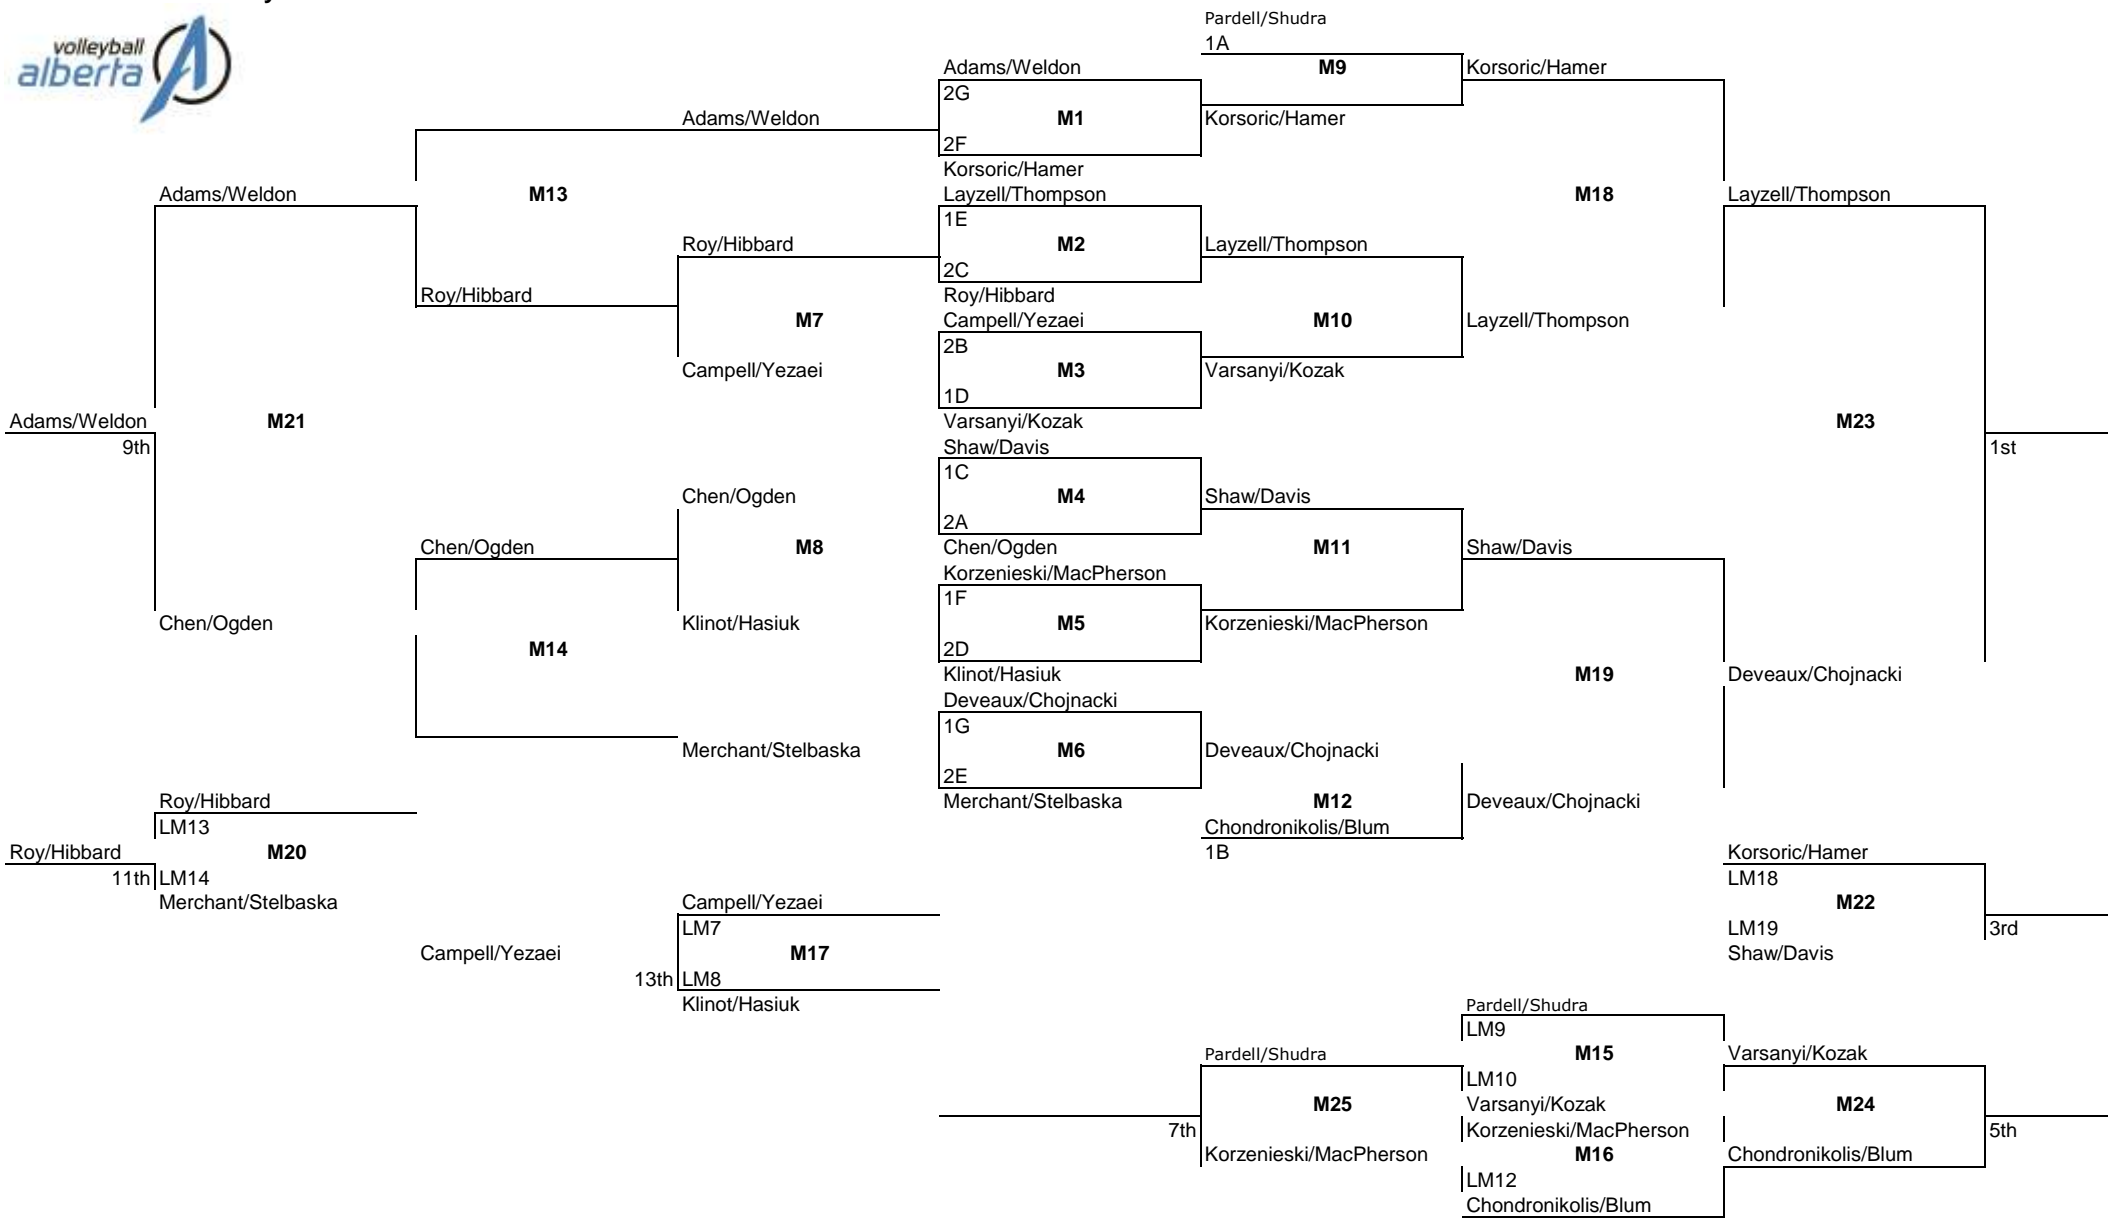

Due to weather teams were unable to play out final matches. Teams will receive tied scores and points for the match either being played or the finish that would have been played for.

14U Women Tier 1 Playoff

VERSION 1

14U Women Tier 2 Playoff

VERSION 1