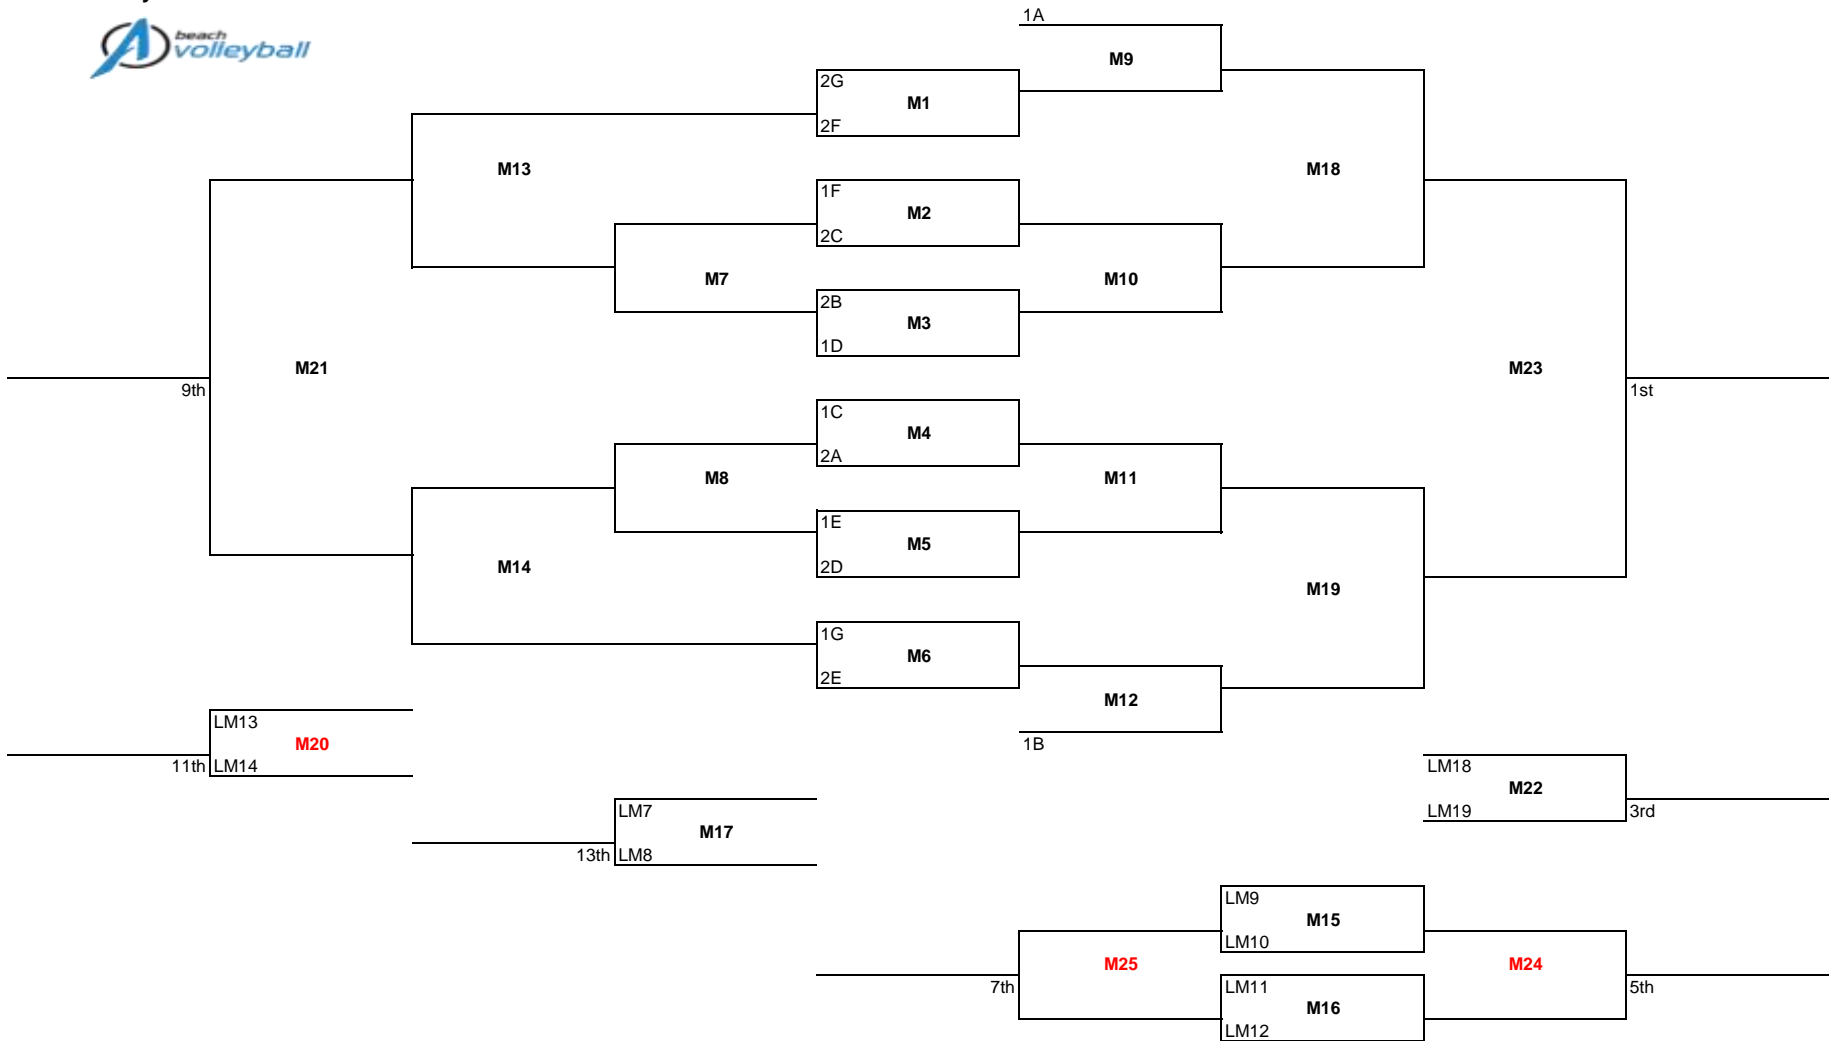

15U Girls Playoffs Tier One