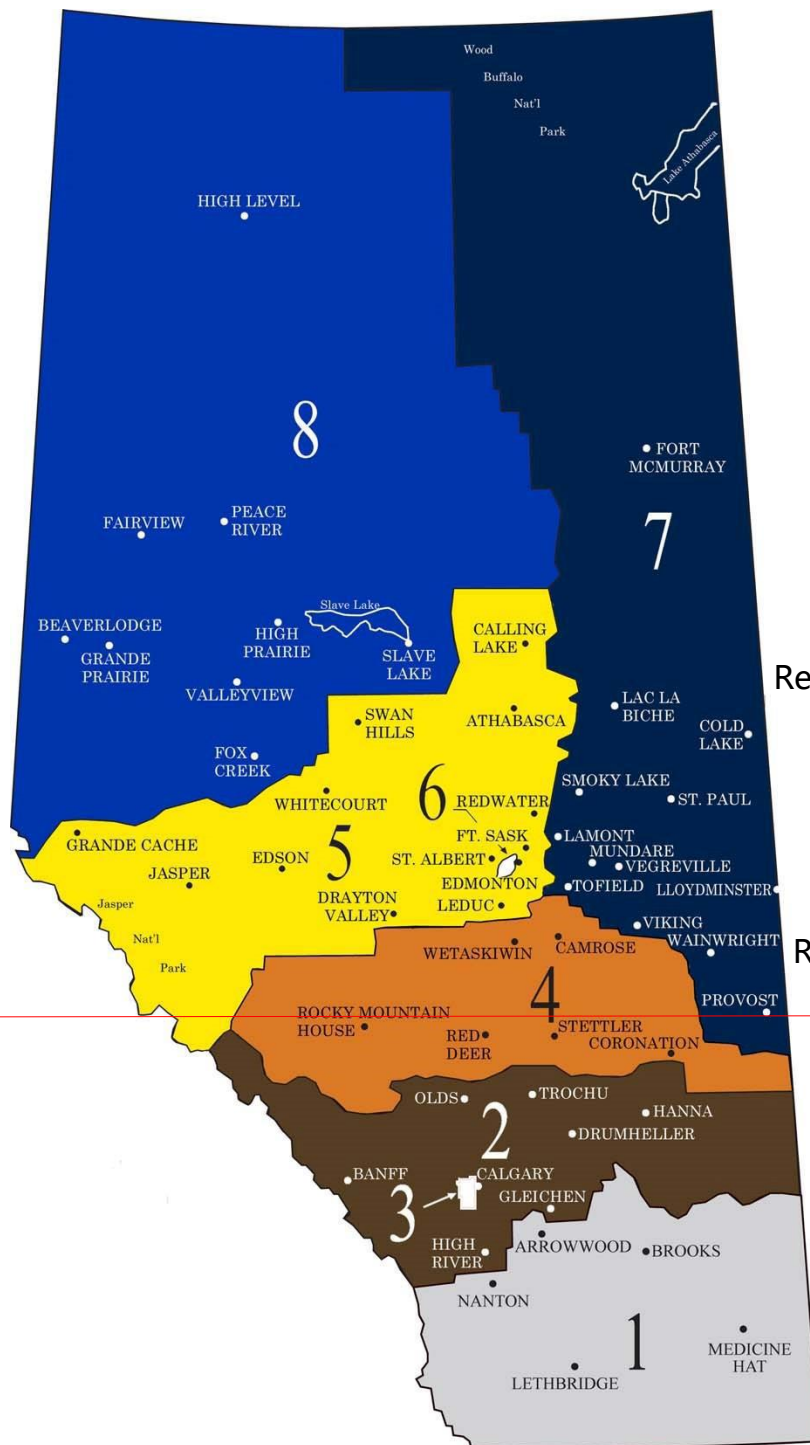

Volleyball Alberta – Divisional Map
Season: 2022-2023

Association/Zone/Region

Region 1 – Sunny South

Region 2 – Big Country
(Surrounding Calgary)

Region 3 – Calgary

Region 4- Parkland

Region 5 – Black Gold/Yellowhead
(surrounding Edmonton)

Region 6 – Edmonton

Region 7 – North Eastern Alberta

Region 8 – Peace Country

NORTH: LACOMBE, PROVOST, SYLVAN LAKE

SOUTH: RED DEER, STETTLER, CASTOR, CONSORT, ROCKY MOUNTAIN HOUSE